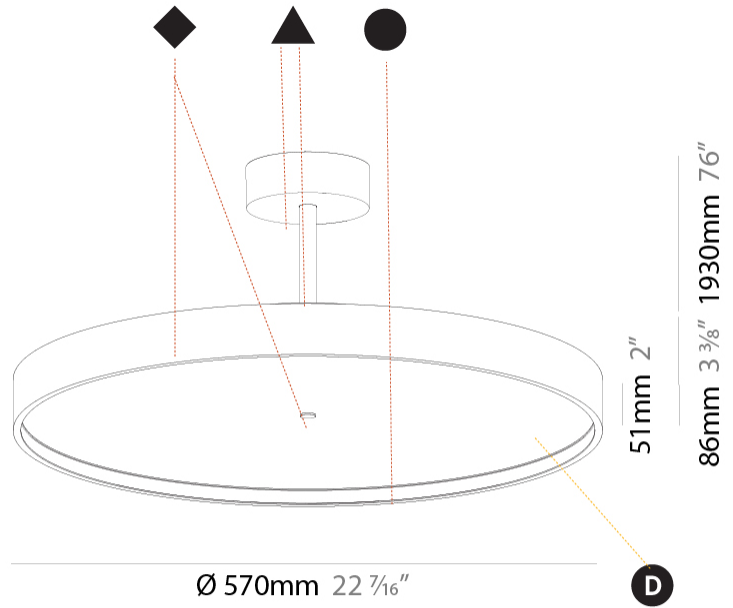

GENERAL

Series: Sign Diva Tube
Subseries: Sign Diva Tube Korona
Brand: Prolicht
Division: Architectural
Mounting Type: Suspension
Mounting Location: Ceiling
Subcategory: Pendant

PHYSICAL

Shape: Round
Diameter (mm): 570
Diameter (in): 22 7/16
Height (mm): 86
Height (in): 3 3/8
Max. Overall Height (mm): 2016
Max. Overall Height (in): 79 3/8
Light Distribution: Direct
Weight (kg): 7.982
Weight (lbs): 17.597

Diffuser: PMMA - Opal / Micro-Prism / Sparkling Secret / Vintage Industrial

Fixture Finish: SSR / BKV / CWI / CRY / HAB / UFT / ITA / RUA / FTG / MYG / LOD / PUS / FRO / FUP / KIA / POP / BLS / SPG / MEY / GOH / GUM / CHC / COM / ABZ / JAG / OBR / MOS / ROR

Fixture Material: Extruded Aluminum / Steel

ELECTRICAL

Lamp Type: LED (Zhaga Standard)
Input Wattage (W): 49
Total Output Wattage (W): 46.9
Dimming: Tri-Mode (Non-Dimming and Phase Dimming (120Vac only) and 0-10V Dimming)
Driver Included: Yes
Driver Location: Integrated
Driver Type: Constant Current - Universal
Driver Class: Class 2
Input Voltage (V): 120 - 277
Constant Current (MA): 350

LED

Color Temperature (°K): 2700 / 3000 / 3500 / 4000
Max. Delivered Lumen (lm): 4978 / 5337 / 5384 / 5494
Nominal Lumen (lm): 6199 / 6646 / 6705 / 6842
CRI: >90 CRI
Lamp Life (hrs): 50000

OPTICAL

RATINGS AND CERTIFICATIONS

Certified By: Certified for North American Standards
IP rating: IP20